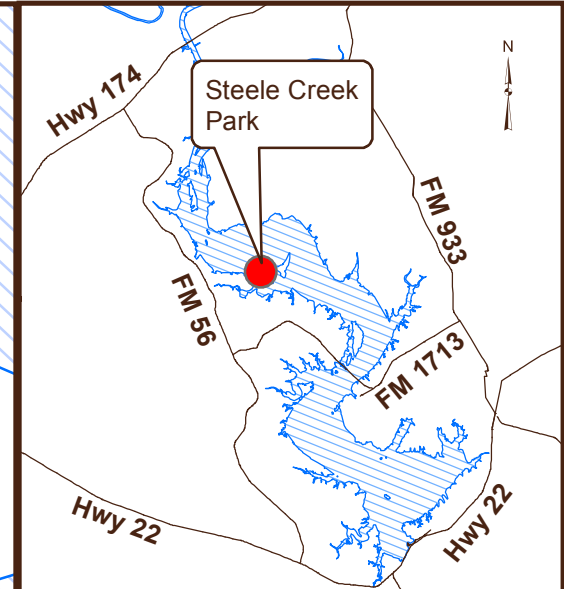

Steele Creek Park

Whitney Lake

- Boat Launch
- Campground Entrance
- Restrooms

All sites are non-reservable
All sites are primitive

Park Address
892 CR 1304
Morgan, TX 76671

Boat Ramp Location
1) 97°27'3.241"W 32°0'8.763"N
2) 97°26'56.566"W 32°0'35.043"N