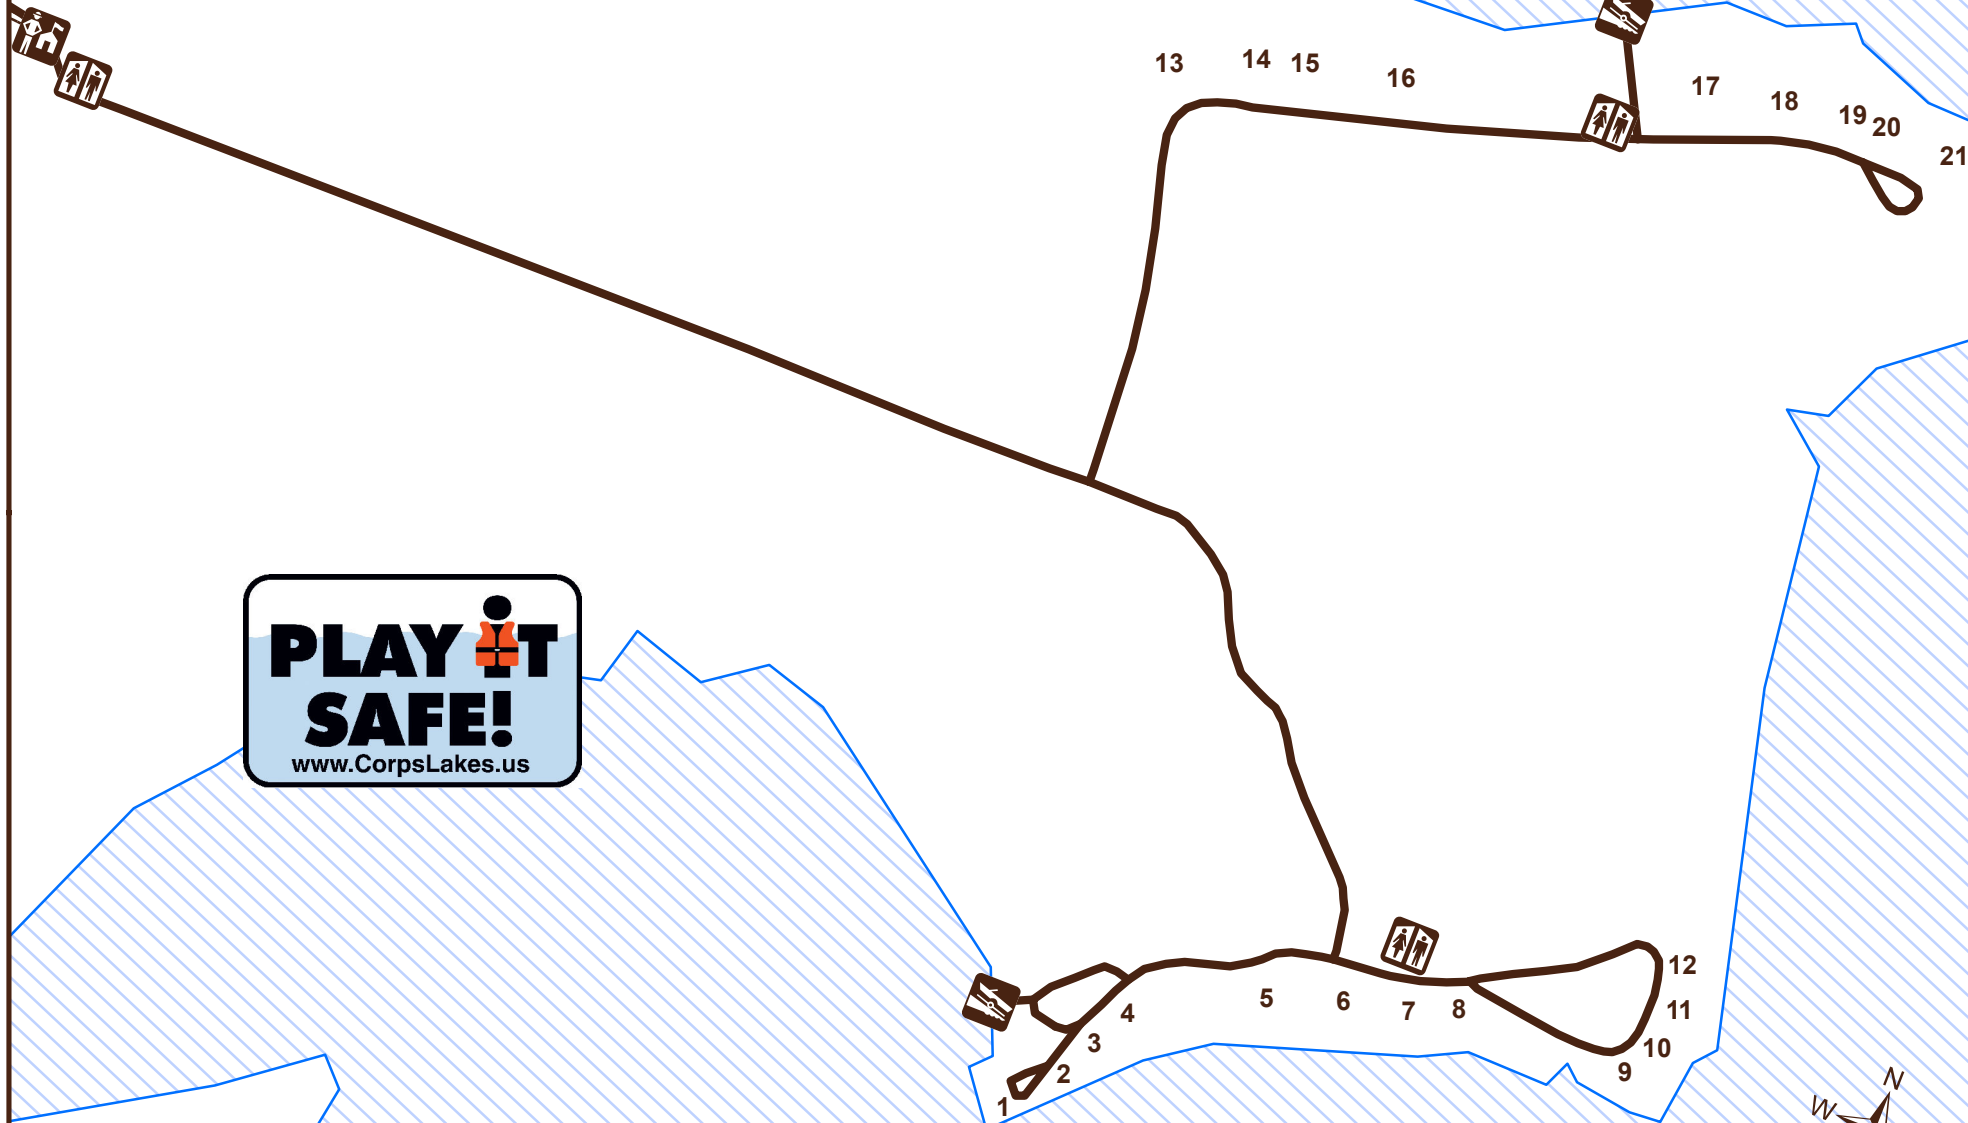

Steele Creek Park

Whitney Lake

- Boat Launch
- Campground Entrance
- Restrooms

All sites are non-reservable
All sites are primitive

Park Address
892 CR 1304
Morgan, TX 76671

Boat Ramp Location
1) 97°27'3.241"W 32°0'8.763"N
2) 97°26'56.566"W 32°0'35.043"N

Reservations
www.recreation.gov
1-877-444-6777

Scan Code
For More
Information
On Whitney
Lake